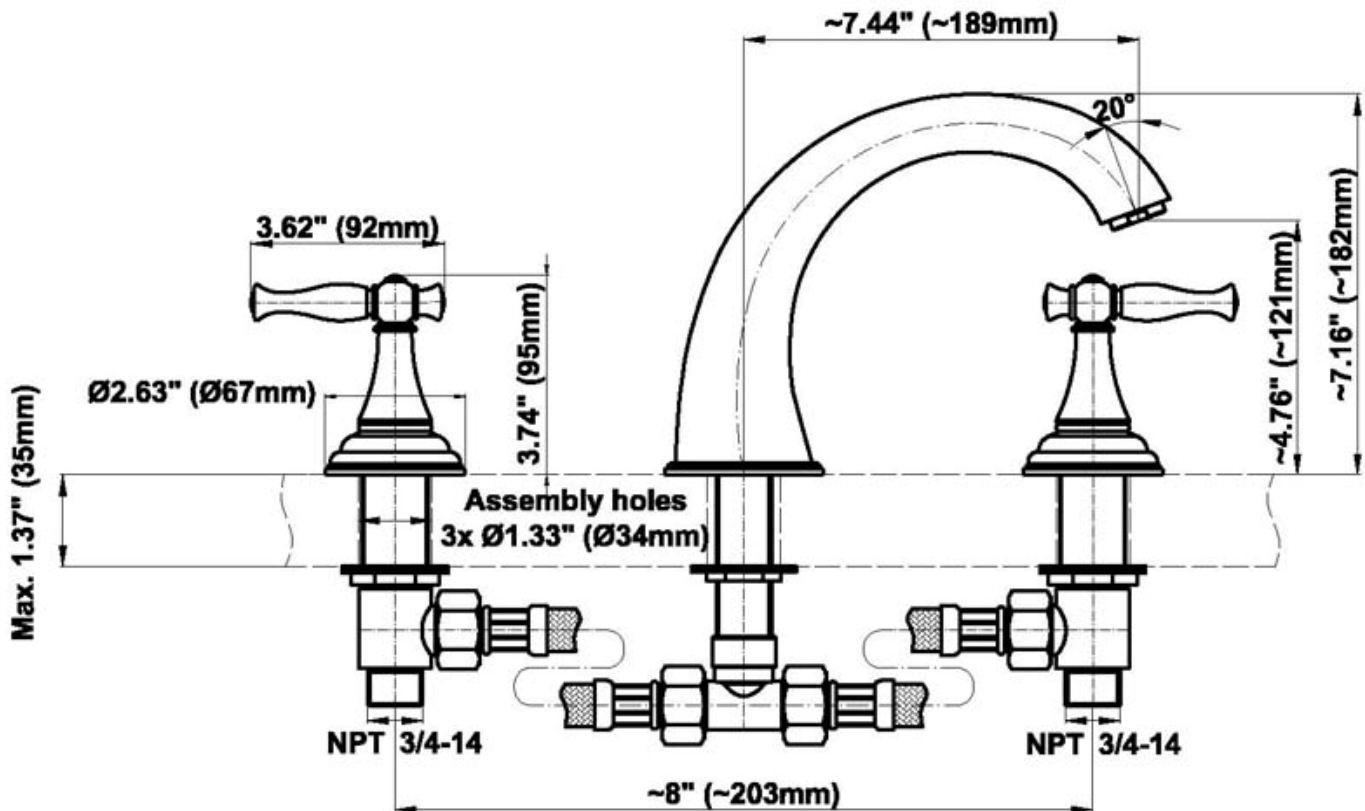

The measurements shown are for reference only. Products and specifications shown are subject to change without notice. Revised 07/2012.

www.graff-faucets.com | phone: 800-954-4723